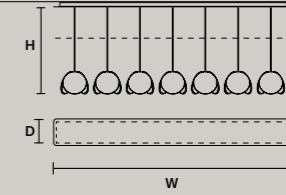

TIMEO C7 LN 175		CE
w	175 cm / 68.90"	
D	20 cm / 7.90"	
H MAX	140 cm / 55.10"	
STANDARD INTEGRATED LED LIGHTING		
	28 W CRI>90 3000 K - 3150 NOMINAL LM	
ON REQUEST		
	28 W CRI>90 2700 K - 2992 NOMINAL LM	
DIMMABLE		
	1-10V + DALI + PUSH