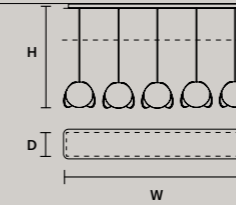

TIMEO C5 LN 125		CE
w	125 cm / 49.20"	
D	20 cm / 7.90"	
H MAX	140 cm / 55.10"	
STANDARD INTEGRATED LED LIGHTING		
	20 W CRI>90 3000 K - 2300 NOMINAL LM	
ON REQUEST		
	20 W CRI>90 2700 K - 2185 NOMINAL LM	
DIMMABLE		
	1-10V + DALI + PUSH